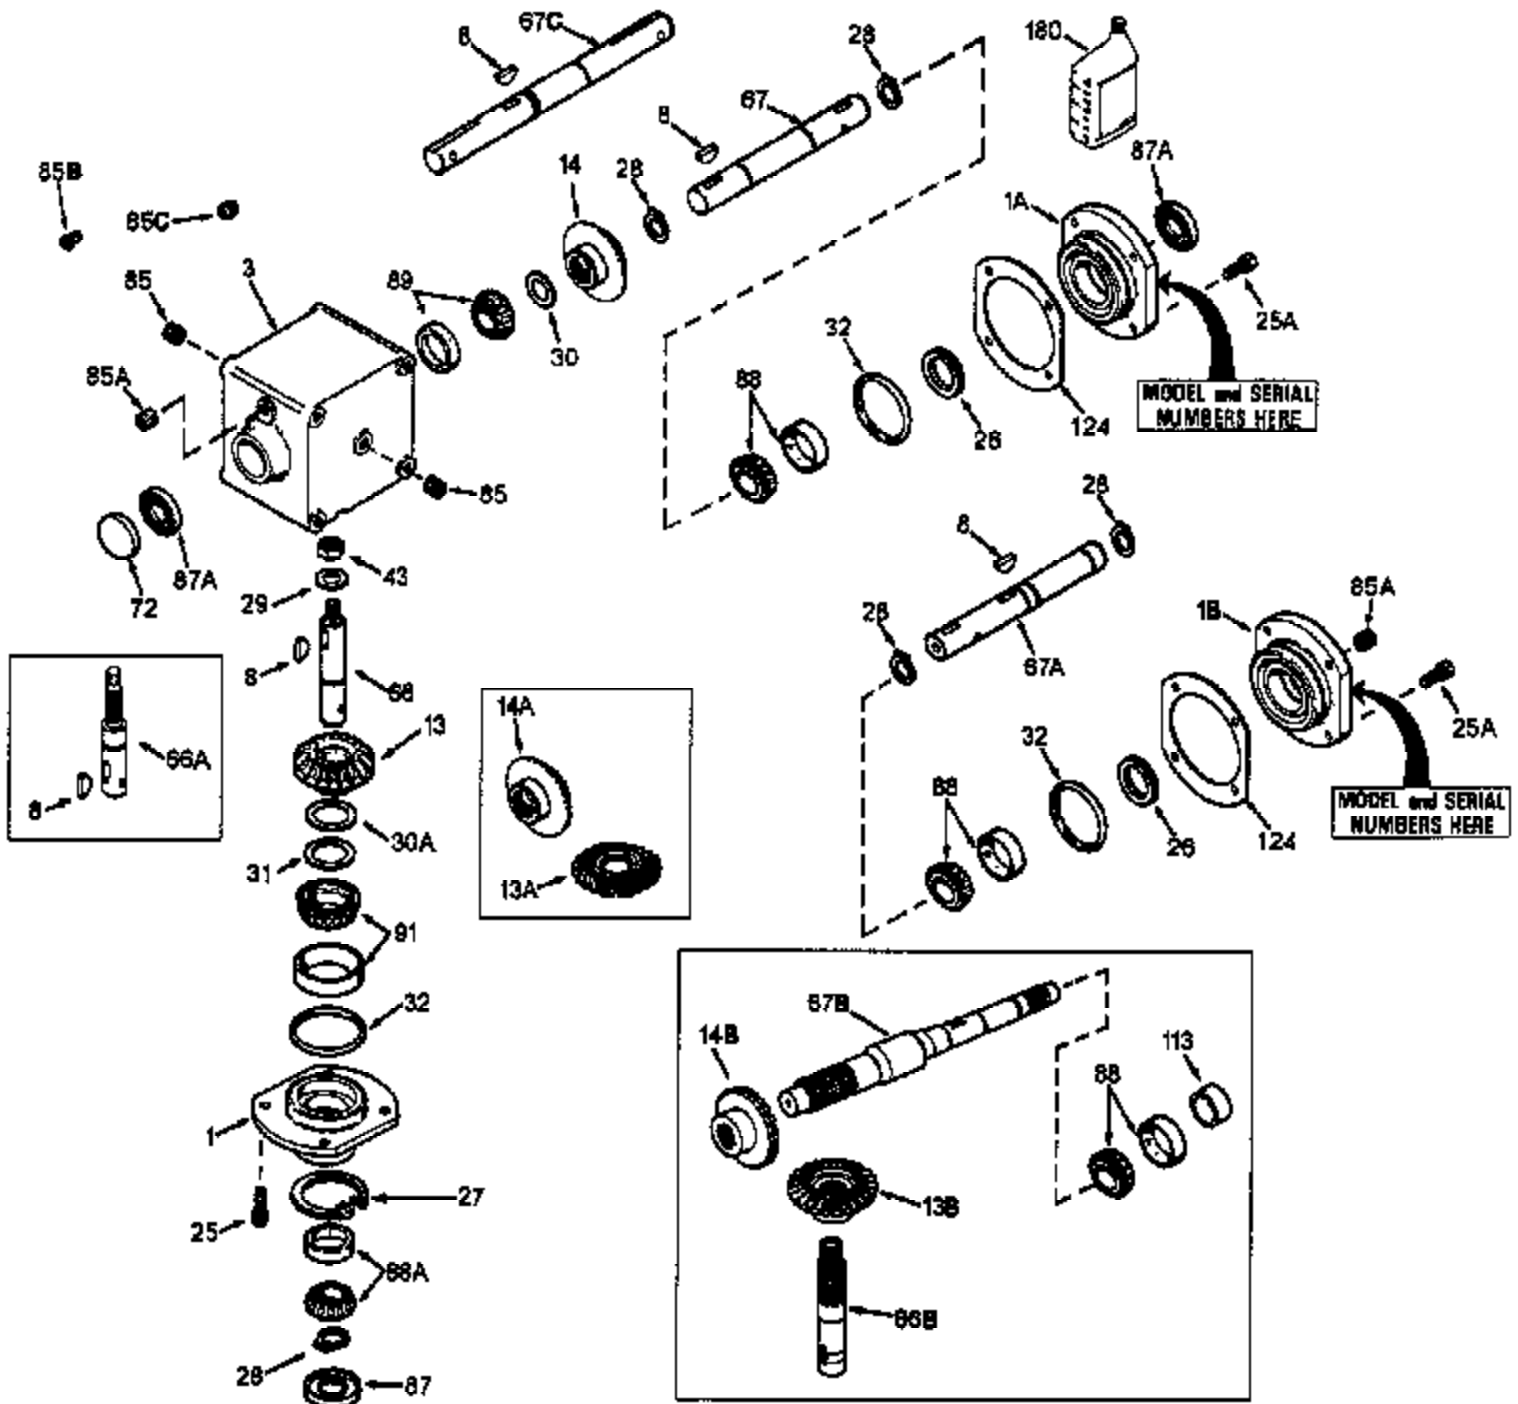

JOIST

DAS ORIGINAL

ILLUSTRATION SHOWS TYPICAL PARTS ONLY. ORDER BY PART NUMBER. PARTS NOT LISTED ARE SUPPLIED BY OEM.

Ref #	Part Number	Qty	Description
	794412		RA Drive Head Ass'y (Incl. 1 thru 124)
1A	786117		Retainer Cap
1	786104A		Retainer Cap
3	770076		Right Angle Drive Housing
8	792114		Woodruff Key No. 807
13	778169		Bevel Gear (27 teeth)
14	778173		Bevel Gear (18 teeth)
25A	792121		Screw, 5/16-18 x 7/8"
25	792037		Screw, 5/16-18 x 1"
26	780137		Load Ring
27	792112		Retaining Ring
28	792113		Retaining Ring
29	792115	1100-1100-012	Flat Washer
30	780131	Peerless	Shim
31	780138		Shim
32	788063		"O" Ring
43	792110A		Hex Jam Nut, 3/4-16
66	776221		Input Shaft (4-7/8" long)
67	776222		Output Shaft (7-17/32" long)
72	792111		Plug
85A	792039		Pipe Plug, 1/8"
85C	792118		Relief Valve
85	792116		Pipe Plug, 1/4-18
87	788064		Oil Seal
87A	788065		Oil Seal
88A	780132		Bearing & Cup Ass'y (SEE REPAIR MANUA L)
88	780132		Bearing & Cup Ass'y (SEE REPAIR MANUA L)
89	780132		Bearing & Cup Ass'y (SEE REPAIR MANUA L)
91	780134		Bearing & Cup Ass'y (SEE REPAIR MANUA L)
124	780136		Retainer Cap Shim
180	730229A		Gear Oil 80W90

1100-1100-012 Page 2 of 2
Peerless